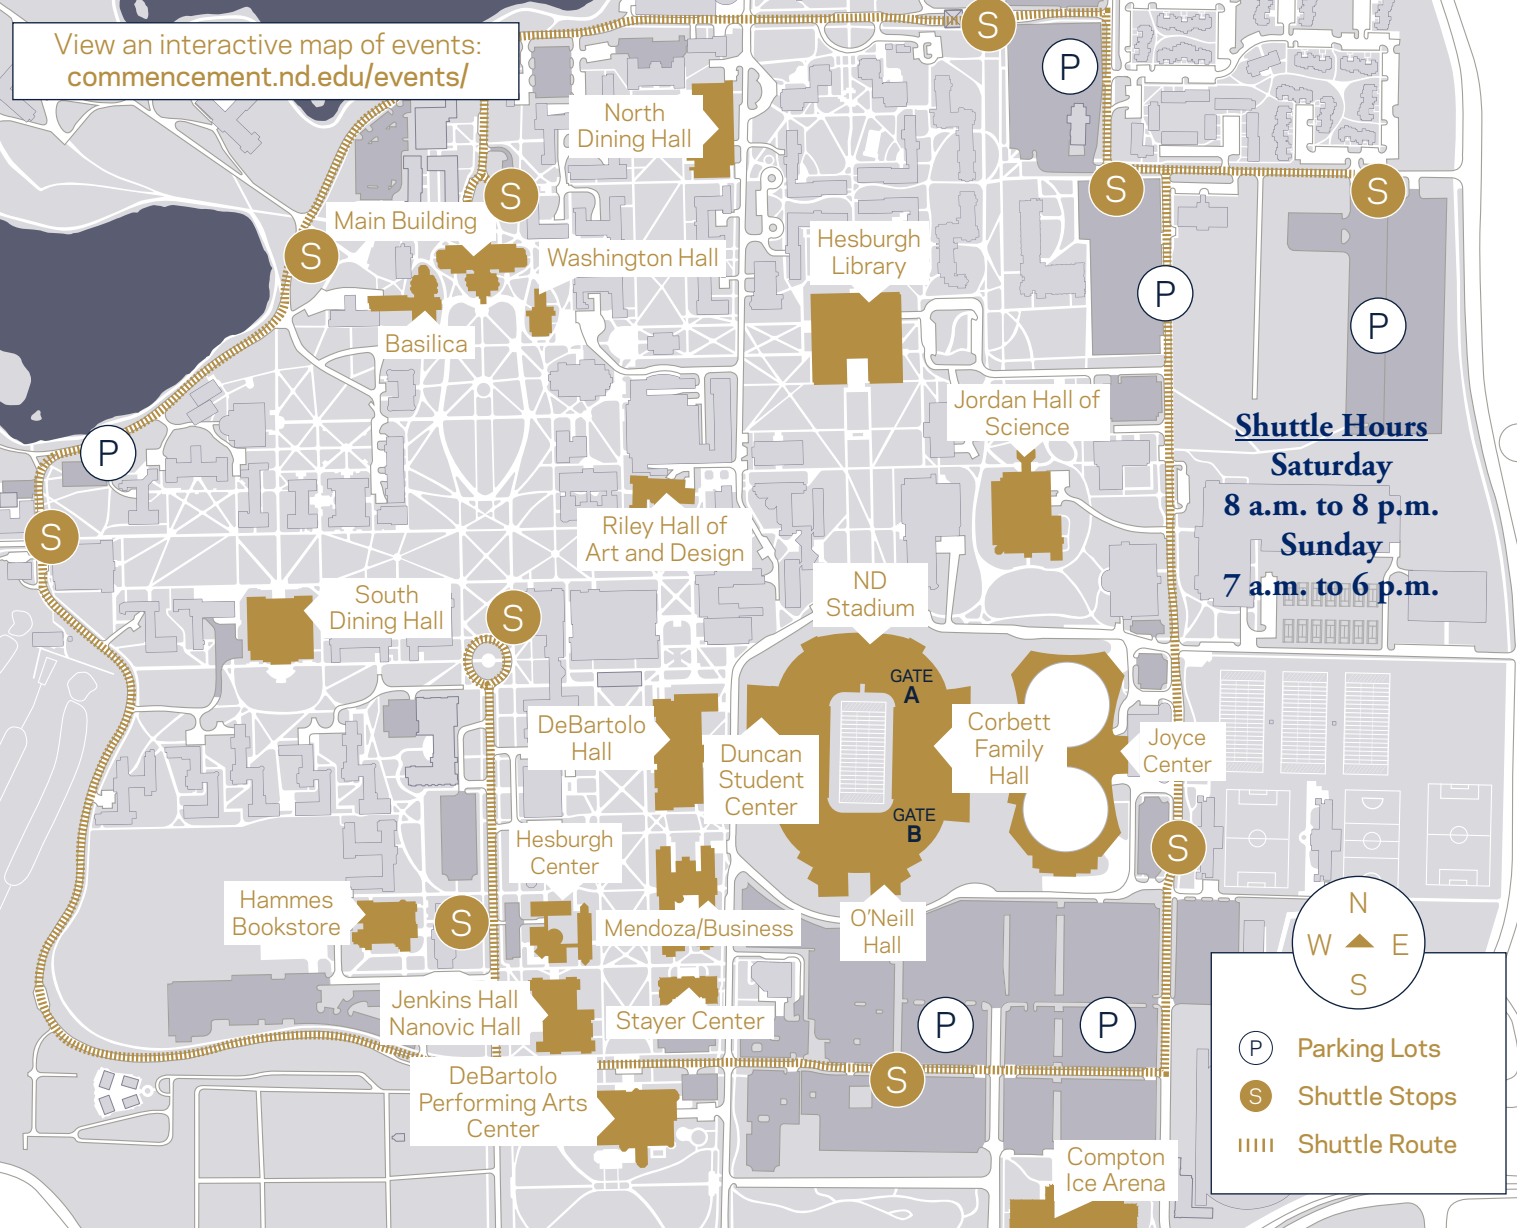

View an interactive map of events:
commencement.nd.edu/events/

North Dining Hall

Main Building

Washington Hall

Hesburgh Library

Basilica

Jordan Hall of Science

Riley Hall of Art and Design

ND Stadium

South Dining Hall

DeBartolo Hall

Duncan Student Center

Corbett Family Hall

Joyce Center

Hammes Bookstore

Hesburgh Center

Mendoza/Business

O'Neill Hall

Jenkins Hall
Nanovic Hall

Stayer Center

DeBartolo Performing Arts Center

Compton Ice Arena

Shuttle Hours
Saturday
8 a.m. to 8 p.m.
Sunday
7 a.m. to 6 p.m.

- Parking Lots
- Shuttle Stops
- Shuttle Route