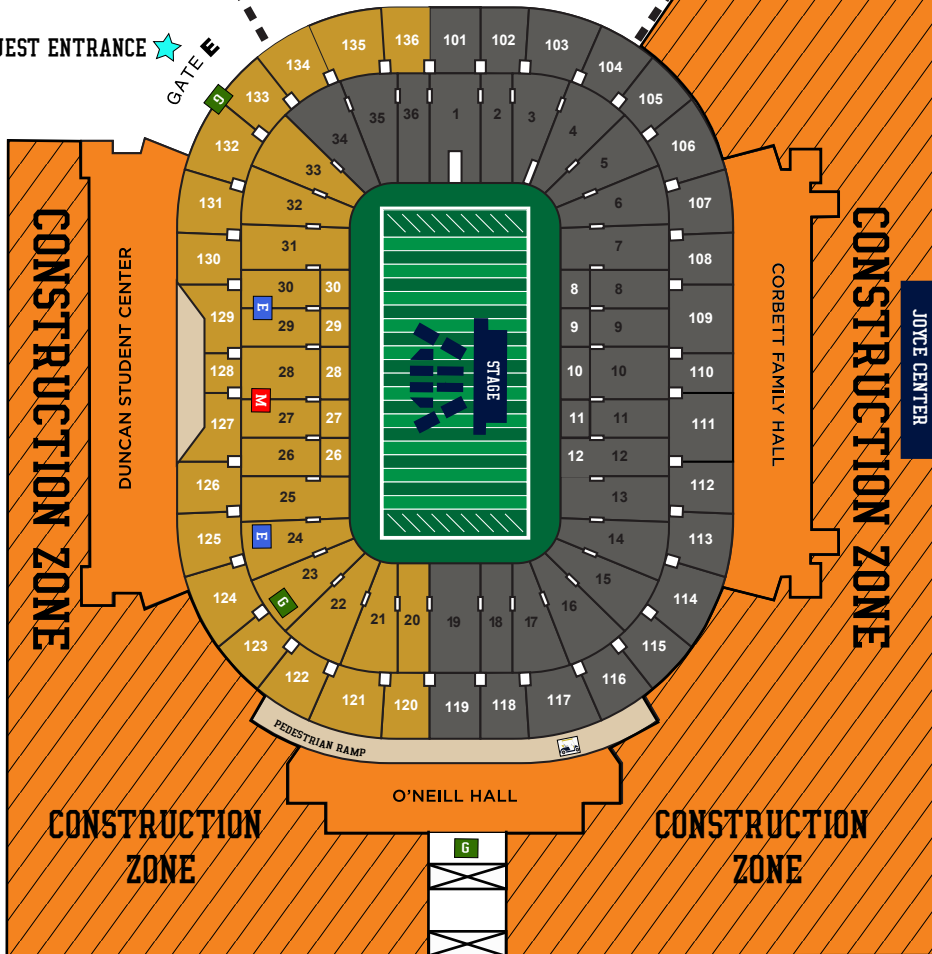

2017 COMMENCEMENT STADIUM GATE ACCESS

GATES C & E OPEN AT 7AM

STUDENT
COMMENCEMENT
PROCESSION

GUEST ENTRANCE 

GATE E 

GATE C - Frank Leahy 

-  TENT
-  GUEST ENTRANCE
-  CONSTRUCTION ZONE
-  ELEVATOR
-  GUEST SERVICE BOOTH
-  MEDICAL
-  SECURITY FENCING (NO ACCESS)
-  GUEST SEATING
-  LIMITED MOBILITY COURTESY CARTS

*PLEASE NOTE: GUEST ENTRANCES ARE ON THE WEST SIDE OF THE STADIUM.
"IF YOU SEE SOMETHING. SAY SOMETHING." PLEASE CALL: 574-631-5555.
FOR STADIUM PROHIBITED ITEMS. VISIT COMMENCEMENT.ND.EDU.